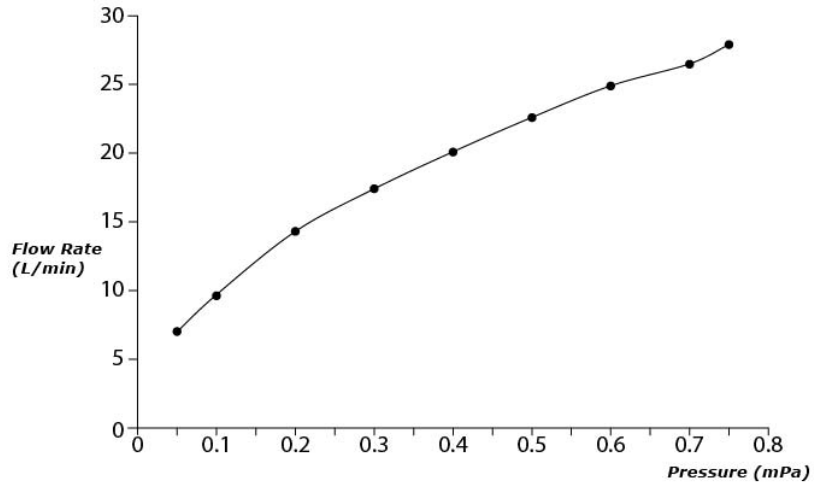

Flow Rate

TBP03301A
TBN01105B

SPOUT