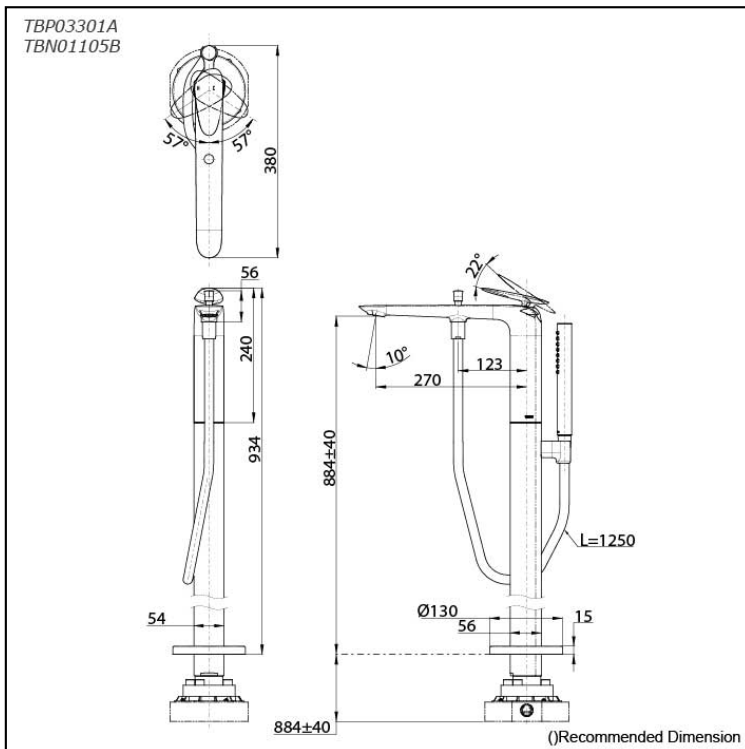

ZA Series
Floor Standing Bath & Shower Set

Features

- Lightness and dignity in a natural shape for a timeless design
- Sharp edges, beauty of generous curves combines with the contrast of polished and hairline finishes in a modulated design which achieves a balance of a different order
- An asymmetrical shaped like a small stone handle gives a beautiful aesthetic appearance at all angles with a rhythmically approach
- High corrosion resistance plating
- Easy Installation and Usage
- Long lasting COMFORT GLIDE mechanism for a smooth operation

Specifications

Finish:	Chrome Gold (#PG)
Material:	Brass
Water Pressure:	0.05MPa~1.0MPa

Parts description

- **TBP03301A**
Floor-standing Bath & Shower Set
- **TBN01105B**
Floor-standing Bath Filler Base

Flow Rate

TBP03301A
TBN01105B

SPOUT

TBP03301A
TBN01105B

SHOWER