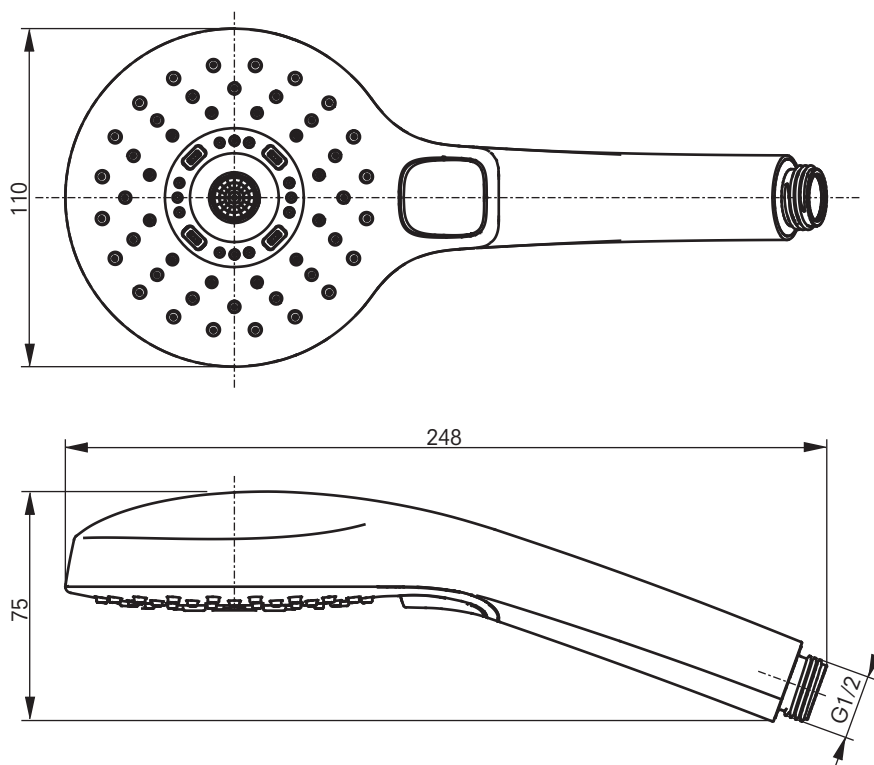

SHOWER

DaySpa hand shower with 3 types of spray, 110 mm, round

DE: DaySpa Handbrause mit 3 Strahlarten, 110 mm, rund
FR: DaySpa handdouche met 3 straalsoorten, 110 mm, rond
IT: DaySpa douchette avec trois types de jet, 110 mm, ronde
NL: DaySpa doccetta con 3 tipi di getto, 110 mm, rotonda

PRODUCT DETAILS

Product code	TBW01011E1A
EAN code	40 50663 09471 3
Size	w:110×d:74.5×h:245 (mm)
Colour	Chrome, White
Material	Resin
Technologies	Wavy spray, Water-saving

TECHNICAL DETAILS

Flow rate (at 0.3 Mpa)	Comfort Wave: 7.6 l/min Active Wave : 7.8 l/min Warm Pillar : 7.7 l/min
Operating pressure	0.05 - 0.5 MPa

Weights and measurements shown may be subject to small variations or are indicative.

TECHNICAL DRAWINGS

SHOWER

DaySpa hand shower with 3 types of spray, 110 mm, round

DE: DaySpa Handbrause mit 3 Strahlarten, 110 mm, rund
FR: DaySpa handdouche met 3 straalsoorten, 110 mm, rond
IT: DaySpa doccia con 3 tipi di getto, 110 mm, rotonda
NL: DaySpa douchetta con 3 tipi di getto, 110 mm, rotonda