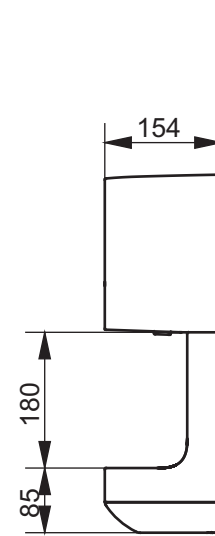

**Recommended  
installation height**  
 General: 1,310  
 Accessible: 1,210  
 Children: 1,060

±0=OKFFB

Designation		<b>TOTO</b>	
<b>COMMERCIAL</b> Hand Dryer TCY324W			
Altered		Scale <b>1:10</b>	
		Signed	T.G.
		Date	19/11/2015
			This drawing including the respective data may neither be duplicated nor modified nor altered without the consent of TOTO Europe GmbH. The usage of the data/technical drawings takes place at user's own risk and under exclusion of any liability of TOTO Europe GmbH and/or of the companies of the TOTO-Group. The indicated dimensions are not binding; products are subject to change. Measurements shown may be subject to small variations or are indicative.