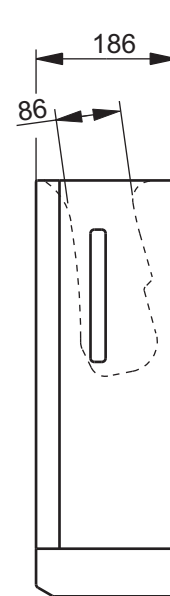

**Recommended  
installation height**

Men: 950  
Women: 925

±0=OKFFB

Designation		<b>TOTO</b>	
<b>COMMERCIAL</b> Hand dryer TYC424W			
Altered		Scale <b>1:10</b>	
		Signed	T.G.
		Date	19/11/2015
			This drawing including the respective data may neither be duplicated nor modified nor altered without the consent of TOTO Europe GmbH. The usage of the data/technical drawings takes place at user's own risk and under exclusion of any liability of TOTO Europe GmbH and/or of the companies of the TOTO-Group. The indicated dimensions are not binding; products are subject to change. Measurements shown may be subject to small variations or are indicative.