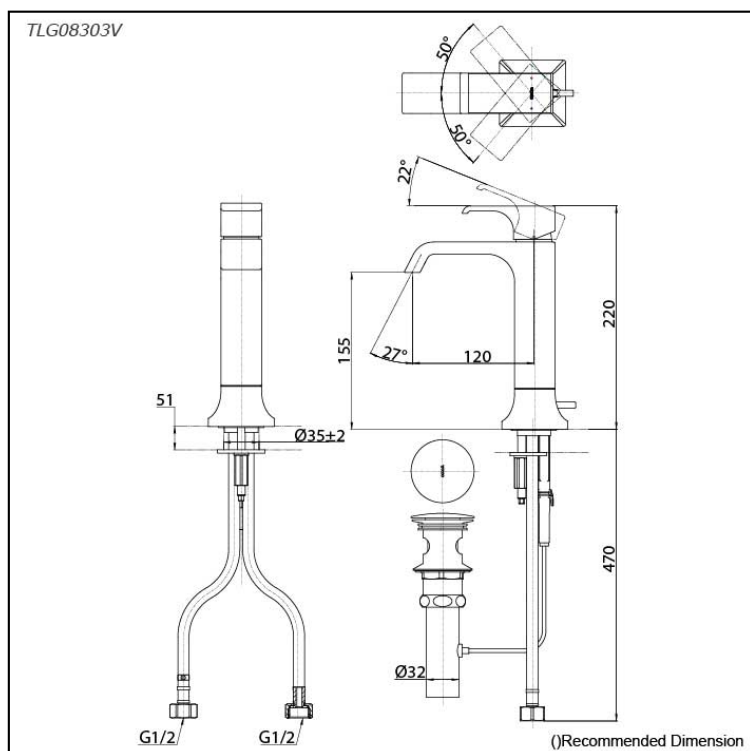

GC Series
Single Lever Lavatory Faucet
(w/ Pop-up Waste)

Features

- Breadth and symbolism of classic design in a contemporary form
- Elegant design that stood the test of time while transitioning to a modern design that reflects the present day
- Easy Installation and Usage
- Long lasting, COMFORT GLIDE mechanism for a smooth operation

Specifications

Finish: Chrome
Material: Brass
Water Pressure: 0.05MPa~1.0MPa

Parts description

- **TLG08303V**
Single Lever Lavatory Faucet
(w/ Pop-up Waste)

reddot award 2019
winner

Flow Rate

TLG08303V