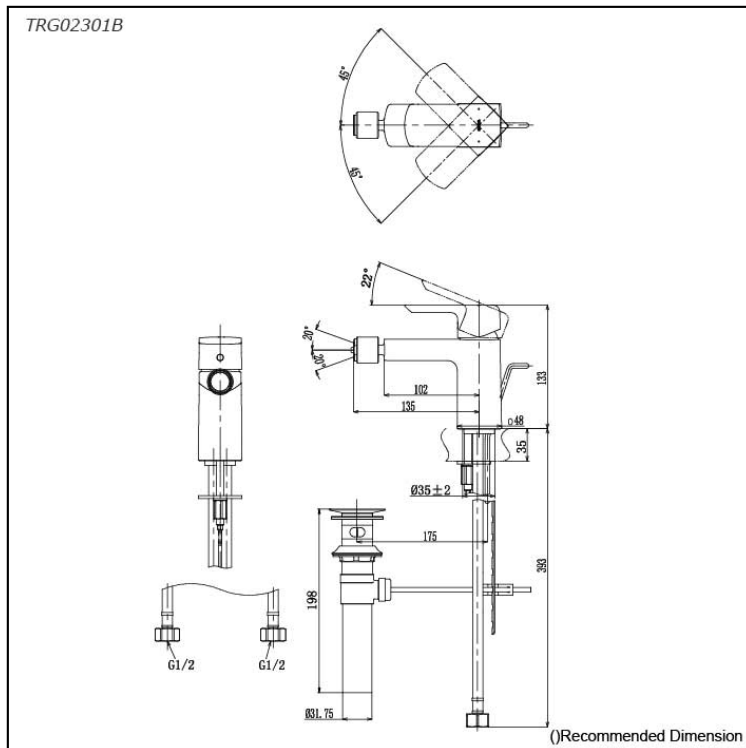

GR Series Bidet Faucet

Features

- Design concept is gorgeous and regal

Specifications

Finish: Chrome
 Material: Brass
 Water Pressure: 0.05 ~ 1.0 Mpa

Parts description

- **TRG02301B**
Bidet Faucet

Flow Rate

TRG02301B