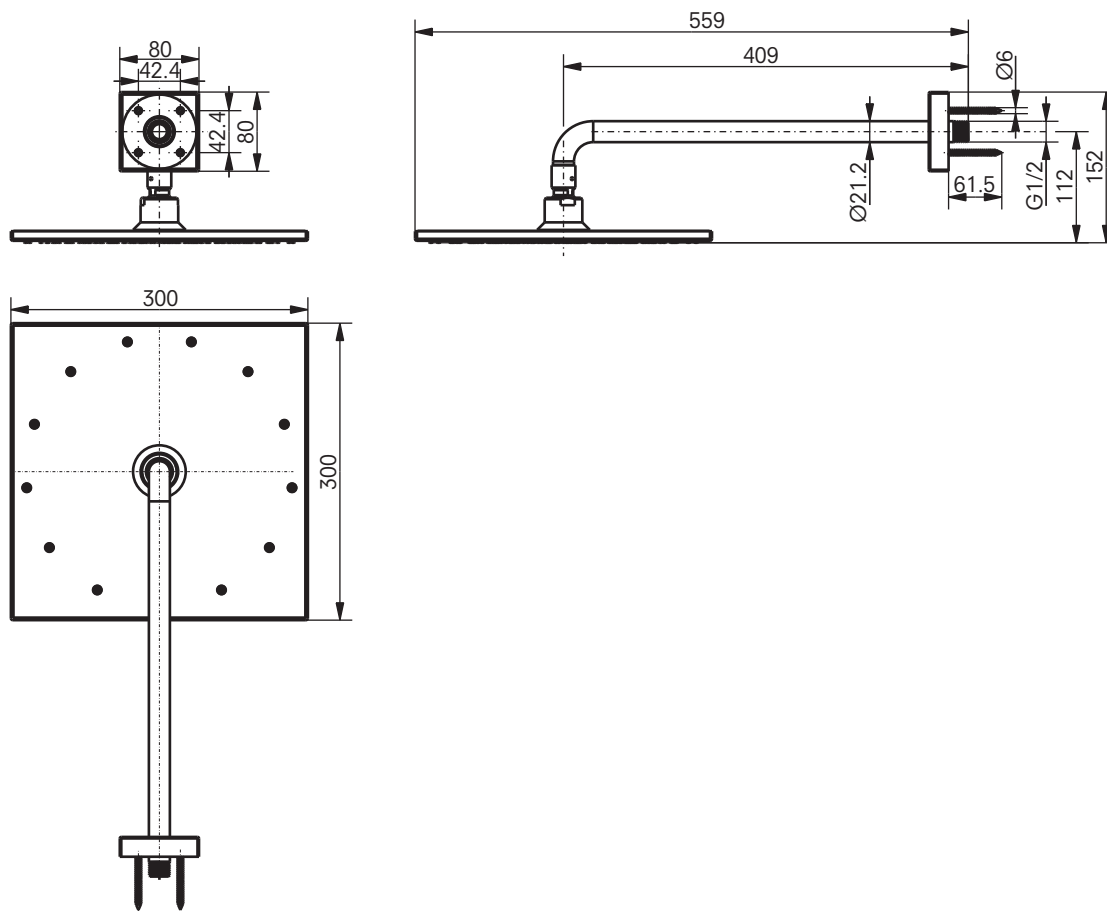

SHOWER SYSTEM

Overhead shower 300 mm,
square, wall-mounted

DE: Kopfbrause, Wandbefestigung, eckig
FR: Douche de tête, rectangle, fixation murale
RU: Верхний душ, Настенный монтаж, прямоугольный

PRODUCT DETAILS

| | |
|--------------|-----------------------|
| Product code | DBX114CAMRVE |
| EAN code | 40 50663 09383 9 |
| Size | w:300xd:559xh:152(mm) |
| Colour | Chrome |

TECHNICAL DETAILS

| | |
|--------------------|----------------------------|
| Material | Brass |
| Flow rate | 13.7 l/min |
| Operating pressure | 0.05 – 0.5 MPa |
| Technologies | Aerial Pulse, Water-saving |

Weights and measurements shown may be subject to small variations or are indicative.

TECHNICAL DRAWINGS

SHOWER SYSTEM

Overhead shower 300 mm,
square, wall-mounted

DE: Kopfbrause, Wandbefestigung, eckig
FR: Douche de tête, rectangle, fixation murale
RU: Верхний душ, Настенный монтаж, прямоугольный