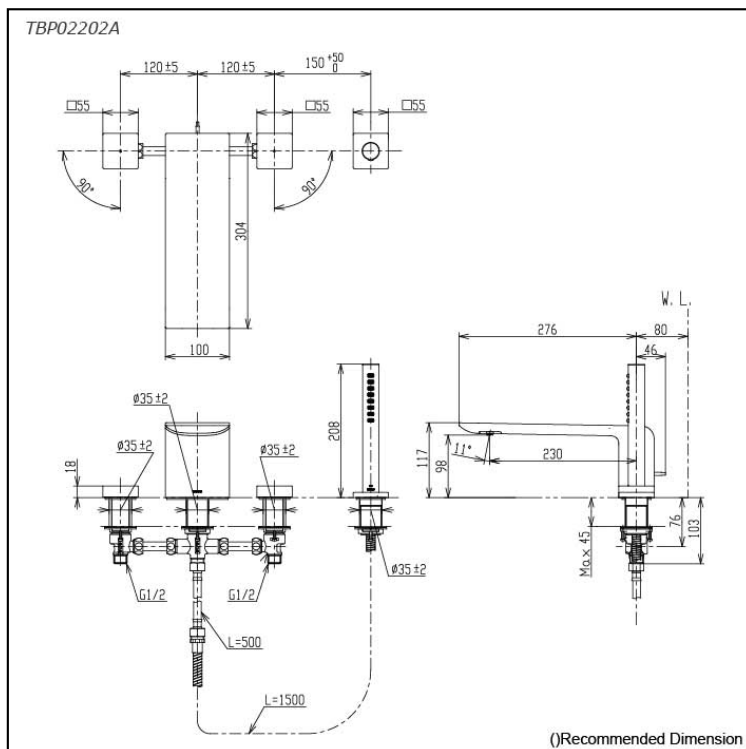

### Specifications

Finish:	Chrome
Water Pressure:	0.05 ~ 0.5 Mpa
Material:	Brass (Faucet) Brass (Hand Shower)

### Parts description

- **TBP02202A**  
Bath & Shower Set (4-Holes)