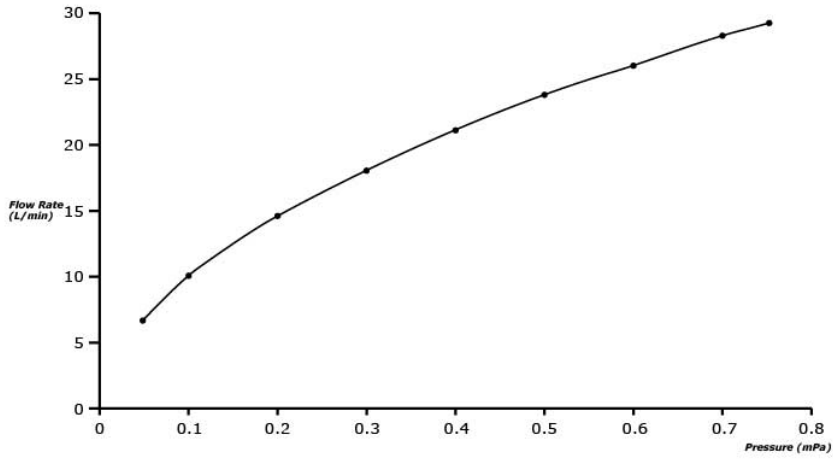

ZL Series
Floor-Standing Bath & Shower Set

Features

- Design Concept is Gorgeous and Organic
- 1 mode function hand shower (Round Shape, Comfort Wave)

Specifications

Finish: Chrome
 Material: Brass (Faucet)
 Brass (Hand Shower)
 Water Pressure: 0.05MPa ~ 1.0MPa

Parts description

- **TBP02303A**
Floor-standing Bath & Shower Set
- **TBN01105B**
Floor Standing Bathtub Filler Base

Flow Rate

TBP02303A /
TBN01105B

Spout

Flow Rate

TBP02303A /
TBN01105B

Hand Shower