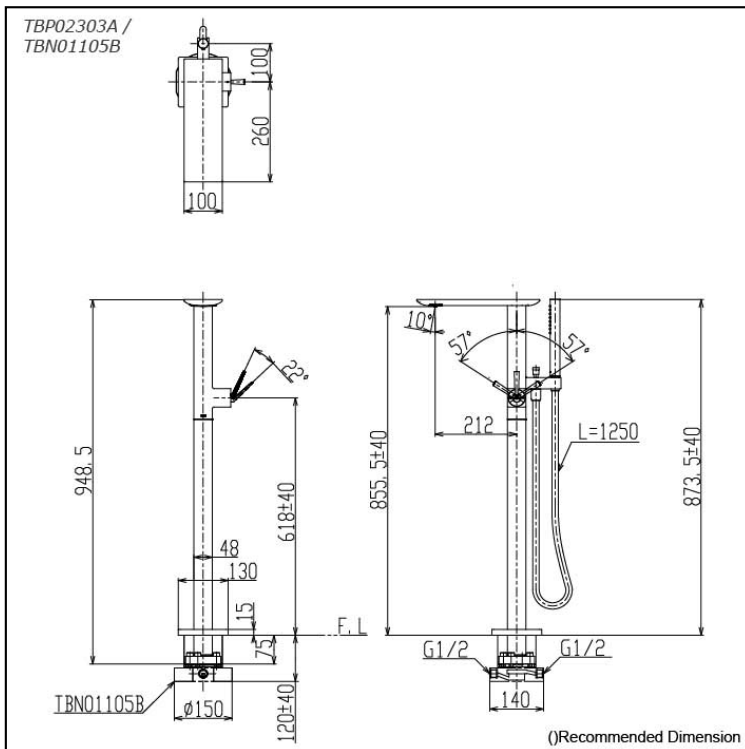

ZL Series
Floor-Standing Bath & Shower Set

Features

- Design Concept is Gorgeous and Organic
- 1 mode function hand shower (Round Shape, Comfort Wave)

Specifications

Finish: Chrome
 Material: Brass (Faucet)
 Brass (Hand Shower)
 Water Pressure: 0.05MPa ~ 1.0MPa

Parts description

- **TBP02303A**
Floor-standing Bath & Shower Set
- **TBN01105B**
Floor Standing Bathtub Filler Base

Flow Rate

TBP02303A /
TBN01105B

Spout

Flow Rate

TBP02303A /
TBN01105B

Hand Shower