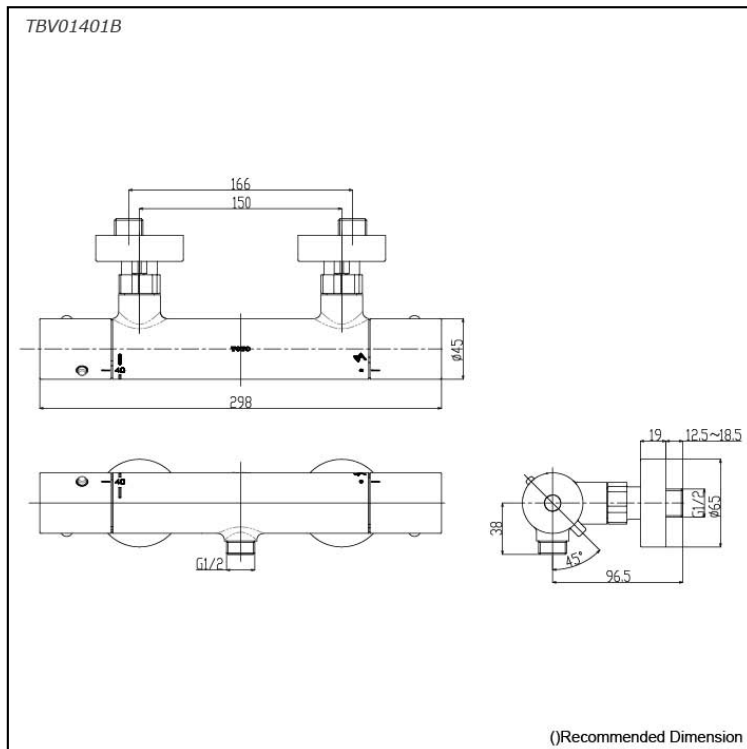

### Specifications

Finish: Chrome  
Material: Brass  
Water Pressure: 0.05 ~ 0.5 Mpa

### Parts description

- **TBV01401B**  
Thermostat Shower (shower)