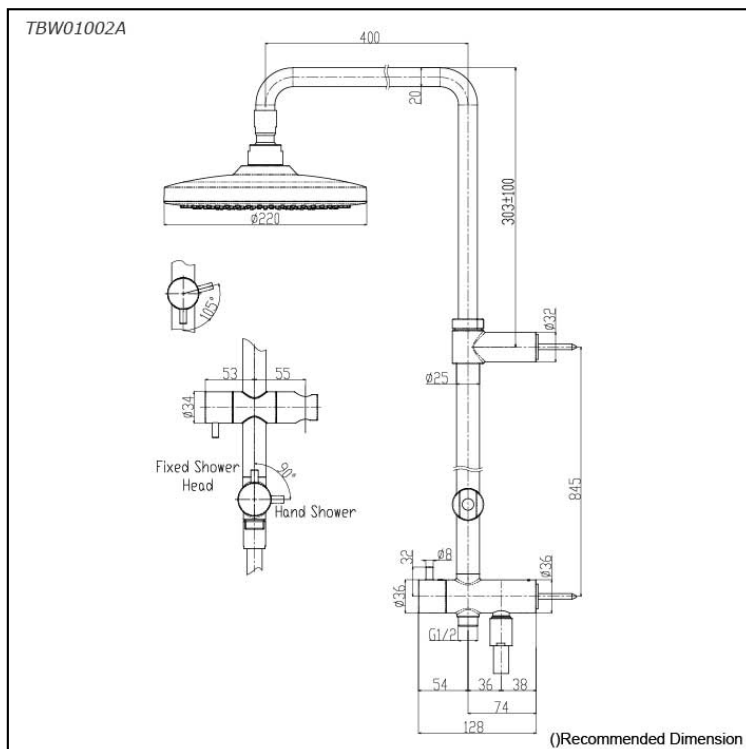

G Selection
Shower Column w/ Shower Head (Round) (2 mode)

Features

- 2 mode functions, Round shape over head shower (Comfort Wave & Warm Spa)
- Safety with anti-drop mechanism
- Adjustable Height for over head shower

Specifications

Water Pressure: 0.05 Mpa ~ 1.0 Mpa

Finish: Chrome

Material: Brass (Body)
Plastic (Shower)

Dimension: Diameter: 220mm

Shape: Round

Parts description

- **TBW01002A**
Shower Column
Round Overhead Shower (w/o Hand Shower and Mixer) (2 mode)

Flow Rate

TBW01002A