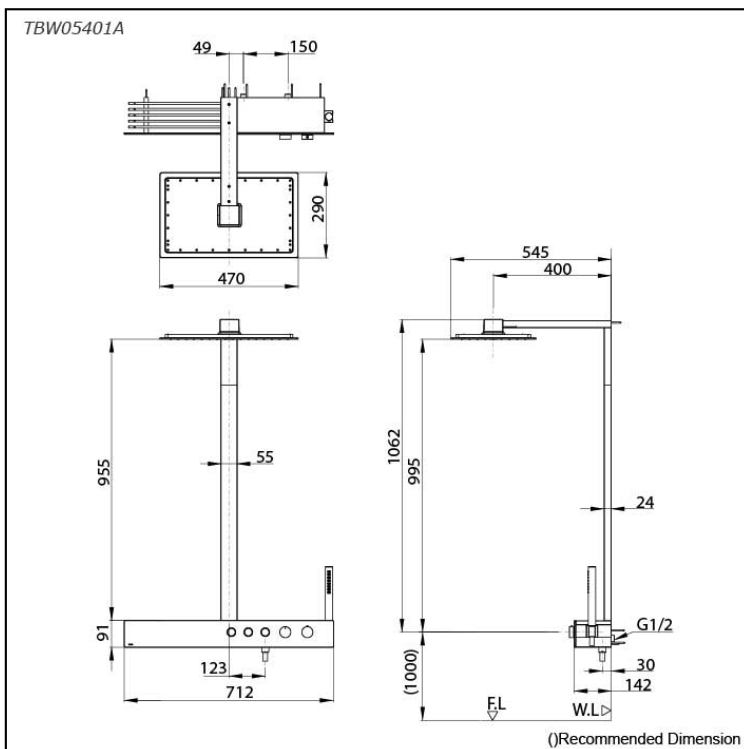

Z Shower Series
 Thermostat Shower Column w/ Shower Head
 (3 mode) (w/ Hand Shower)

Features

- A new style that fuse both bold design and advance technology
- A higher-dimension integration of design and technology. Bold linear shapes that make hairline accents shine, artfully arranged control with precision details that provides a richer shower experience
- 2 types of Shower variation (overhead / hand)
- Thermostat Controller

Specifications

Water Pressure:	0.05 MPa ~ 1.0 MPa
Finish:	Chrome
Material:	Brass
Dimension Shower Head:	470W x 290D mm
Shape Shower Head :	Rectangular

Parts description

- **TBW05401A**
 Thermostat Shower Column
 (Fixed Overhead Shower) (w/ Hand Shower) (3 mode)

Flow Rate

TBW05401A