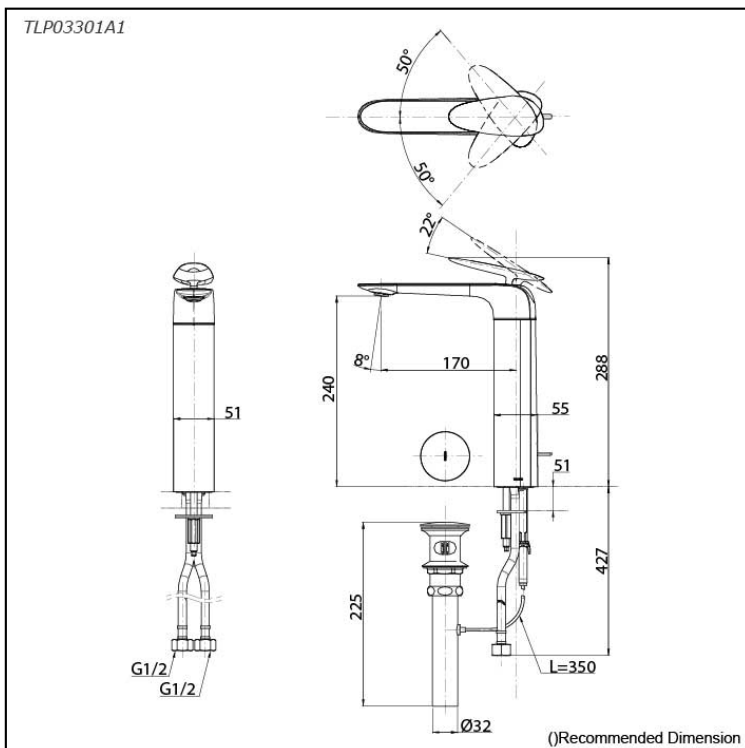

Specifications

Finish:	Chrome
Material:	Brass
Water Pressure:	0.05MPa~1.0MPa

Parts description

- **TLP03301A1**
Single Lever Lavatory Faucet
(w/ Pop-up Waste)

reddot award 2019
winner

Flow Rate

TLP03301A1