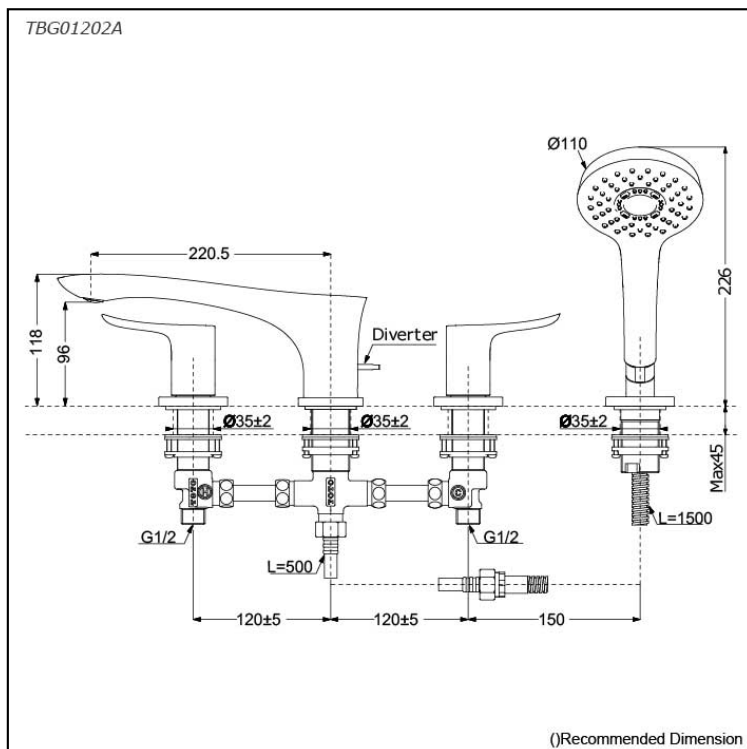

GO Series
Bath & Shower Set
(4-Holes)

Features

- Design concept is gorgeous and organic
- Safety control with heat insulating handle.
- 1 mode function hand shower (Round Shape, Comfort Wave)

Specifications

Finish:	Chrome
Water Pressure:	0.1 ~ 1.0 Mpa
Material:	Brass (Faucet) Plastic (Hand Shower)

Parts description

- **TBG01202A**
Bath & Shower Set (4-Holes)

Flow Rate

TBG01202A