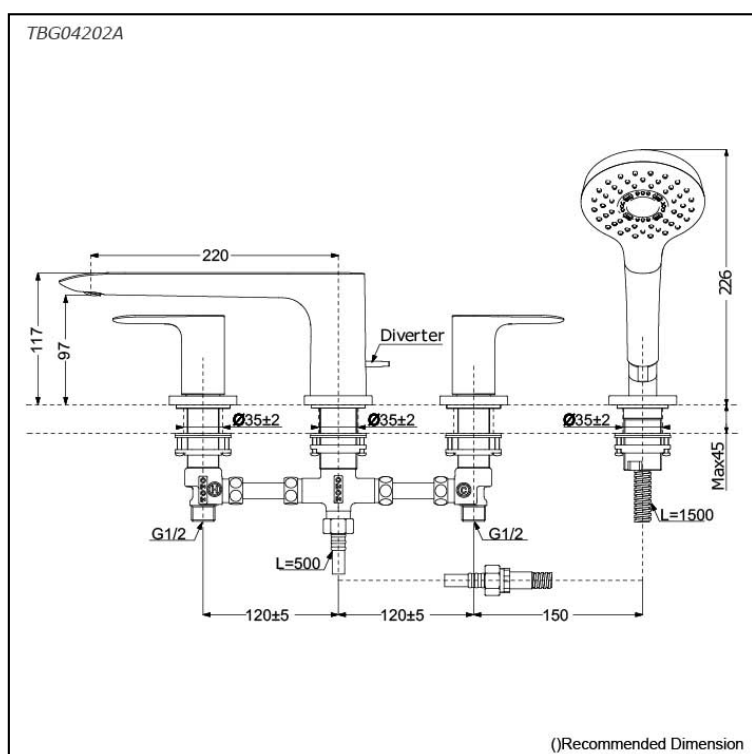

GA Series Bath & Shower Set (4-Holes)

Features

- Contemporary styling
- TOTO original cartridge for smooth control
- Safety control with heat insulating handle.
- High corrosion resistance plating
- 1 mode function hand shower (Round shape, Comfort Wave)

Specifications

Finish: Chrome
 Material: Brass (Faucet)
 Plastic (Hand Shower)
 Water Pressure: 0.1 ~ 1.0 Mpa

Parts description

- **TBG04202A**
Bath & Shower Set (4-Holes)

Flow Rate

TBG04202A