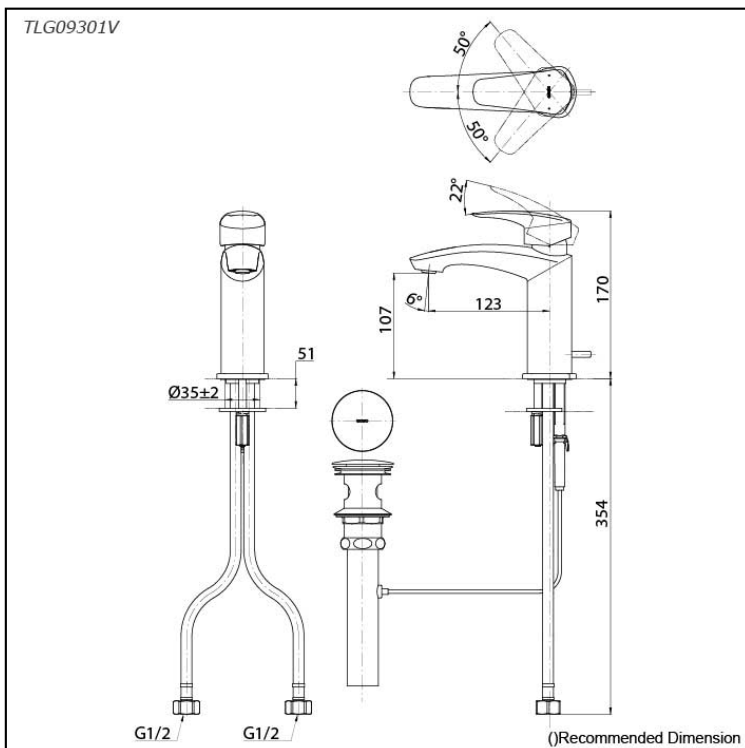

GM Series
Single Lever Lavatory Faucet
(w/ Pop-up Waste)

Features

- Bold parallel arches and reflective curves in an assertive design
- A majestic dignity of outstanding architecture - the arch of its spout and columnar body imposing a further accentuated presence that highlights its edges
- Easy Installation and Usage
- Long lasting, COMFORT GLIDE mechanism for a smooth operation

Specifications

Finish: Chrome
Material: Brass
Water Pressure: 0.05MPa~1.0MPa

Parts description

- **TLG09301V**
Single Lever Lavatory Faucet
(w/ Pop-up Waste)

Flow Rate

TLG09301V